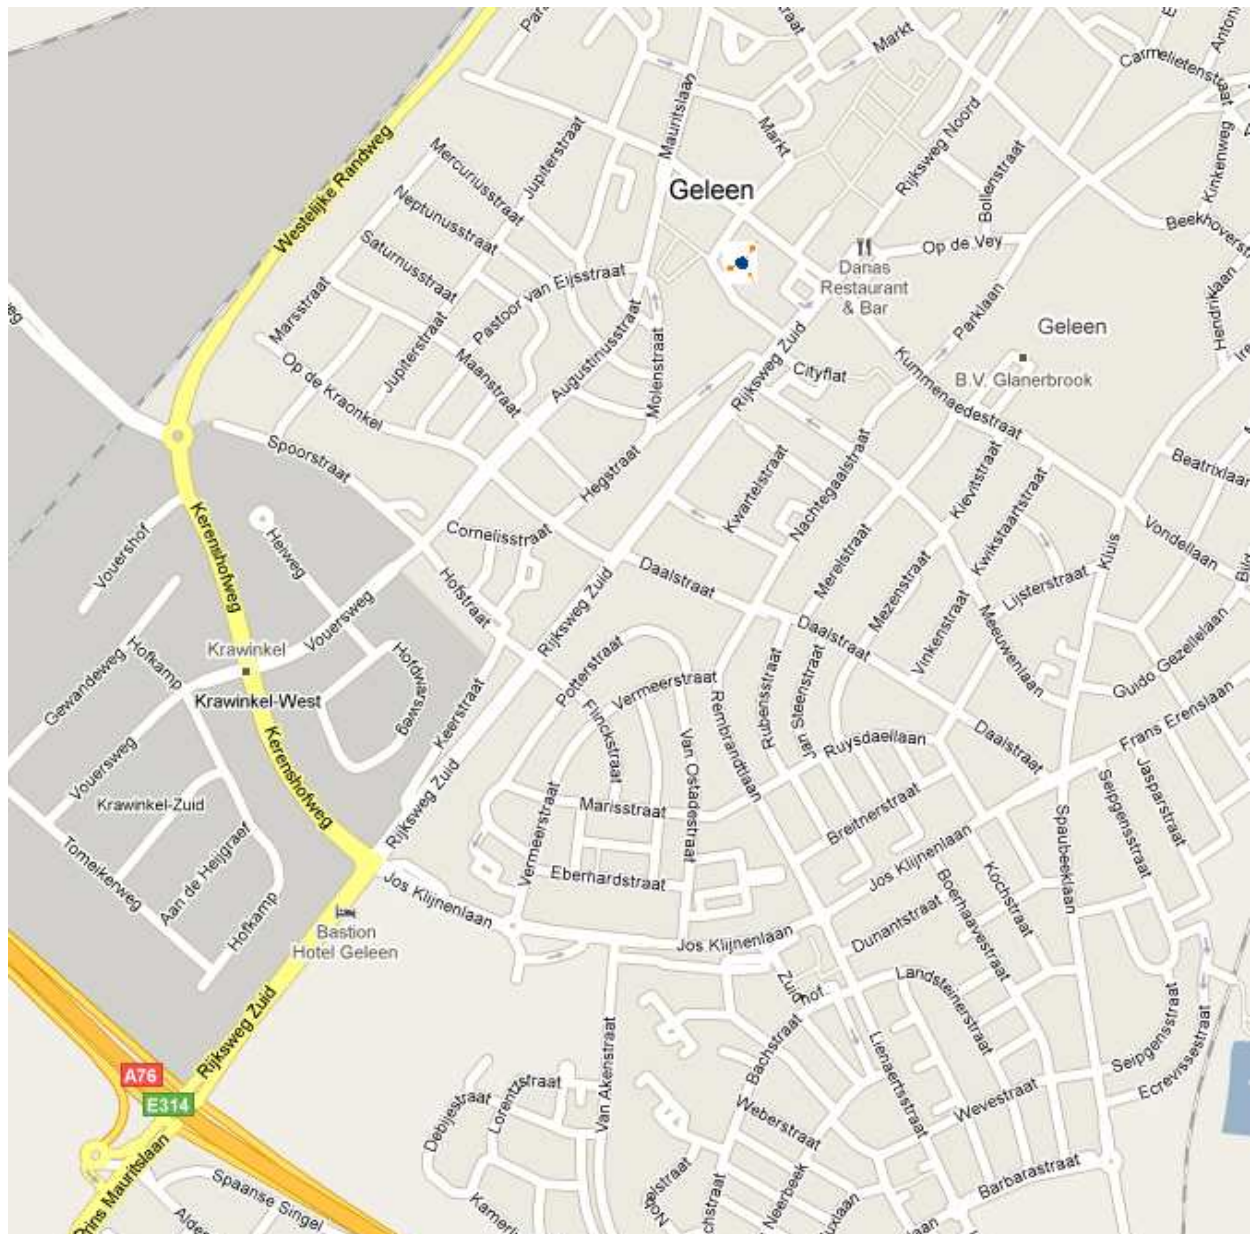

POLYSCOPE
fresh thinking, great products

Directions to
Polyscope Polymers BV
Prins de Lignestraat 28
6161 CZ Geleen

- On motorway A76 / E314, take exit Geleen (near McDonalds)
- Continue towards Geleen
- Follow Rijksweg for about 1.8 km
- At the traffic lights junction Mauritslaan / Rijksweg go left (at Albert Heijn)
- After about 100 m go left to Prins de Lignestraat
- You will find the Polyscope building after 50 m on your left hand side